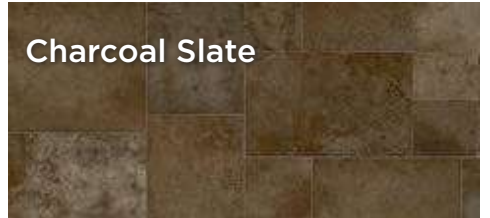

Exterior Side Door:

9-Lite Cottage

Exterior Porch Door:

French Door

Interior Paint:

Santa's Beard

Carpet:

Gravel

Linoleum:

Charcoal Slate

Countertops:

Prescott

Cabinetry:

Mountain Delight

Hardware: Appliances:

Brushed Nickel