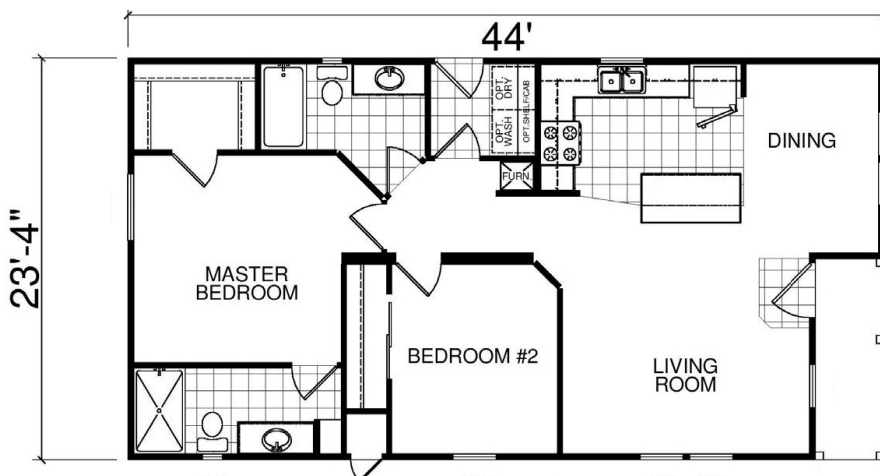

The Birdie with Porch

336 Riviera Drive - Lot 245

1,041 Sq. Ft. • 2 Bedroom, 2 Bath

Standard Specifications

CONSTRUCTION

- R-22 Ceiling Insulation
- R-13 Wall Insulation
- R-11 Floor Insulation
- All Weather-stripping & Insulation meets or exceeds the HUD Required Insulation Standards for Zone 3 (Nevada)