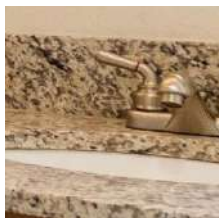

BATHS

- Granite or Quartz Counter-Tops w/ Single Eased Edge
- 4" Granite or Quartz Backsplash
- Fiberglass Tub/Shower Stall with Tile Embossing
- Brushed Nickel Faucets & Door Hardware
- Undermount Bath Sink

Linoleum:

Charcoal Slate

Countertops:

Prescott

Cabinetry:

Mountain Delight

Hardware: Appliances:

Brushed Nickel

White

Kitchen Sink & Faucet:

Stainless

Single Br. Nickel

Bath Sinks & Faucets:

Undermount

Single Br. Nickel

Bath Shower & Faucet: