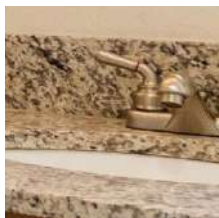

### BATHS

- Granite or Quartz Counter-Tops w/ Single Eased Edge
- 4" Granite or Quartz Backsplash
- Fiberglass Tub/Shower Stall with Tile Embossing
- Brushed Nickel Faucets & Door Hardware
- Undermount Bath Sink

*Linoleum:*

*Countertops:*

*Cabinetry:*

*Hardware: Appliances:*

Brushed Nickel

White

*Kitchen Sink & Faucet:*

Stainless

Single Br. Nickel

*Bath Sinks & Faucets:*

Undermount

Single Br. Nickel

*Bath Shower & Faucet:*

Shower Only

Single Br. Nickel