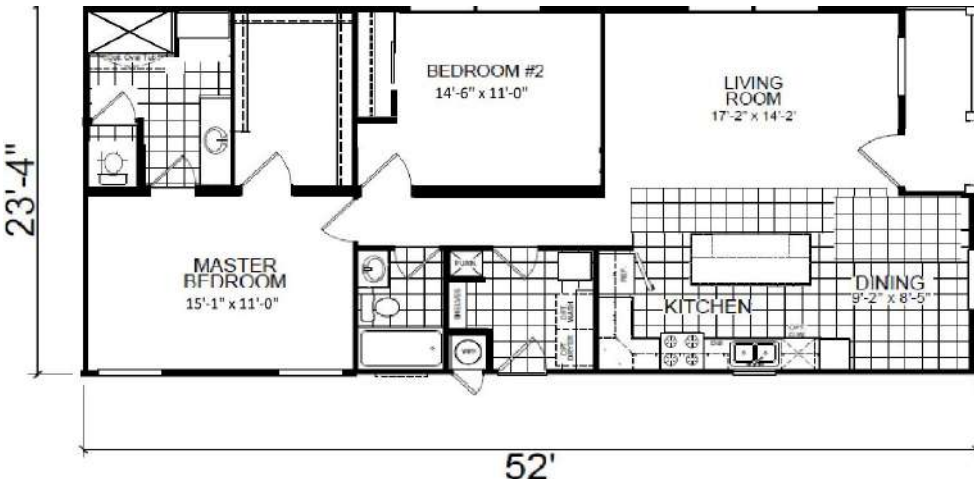

The Clubhouse

See Price Sheet

379 Myrtle Beach St. - Lot 281

1,222 Square Feet • 3 Bedroom, 2 Bath

Standard Specifications

CONSTRUCTION

- R-22 Ceiling Insulation
- R-13 Wall Insulation
- R-11 Floor Insulation
- All Weather-stripping & Insulation meets or exceeds the HUD Required Insulation Standards for Zone 3 (Nevada)