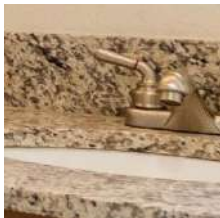

KITCHEN

- Granite or Quartz Counter-Tops w/ Single Eased Edge
- 4" Granite or Quartz Backsplash
- Cabinet with Utility Drawers
- Lined Overhead Kitchen Cabinets
- Brushed Nickel Kitchen Faucet
- Stainless Steel Undermount Sink
- Deluxe Cabinets

BATHS

- Granite or Quartz Counter-Tops w/ Single Eased Edge
- 4" Granite or Quartz Backsplash
- Fiberglass Tub/Shower Stall with Tile Embossing
- Brushed Nickel Faucets & Door Hardware
- Undermount Bath Sink

Linoleum:

Countertops:

Cabinetry:

Hardware: *Appliances:*

Brushed Nickel

White

Kitchen Sink & Faucet:

Stainless

Single Br. Nickel

Bath Sinks & Faucets:

Undermount

Single Br. Nickel

Bath Shower & Faucet:

Shower Only

Single Br. Nickel