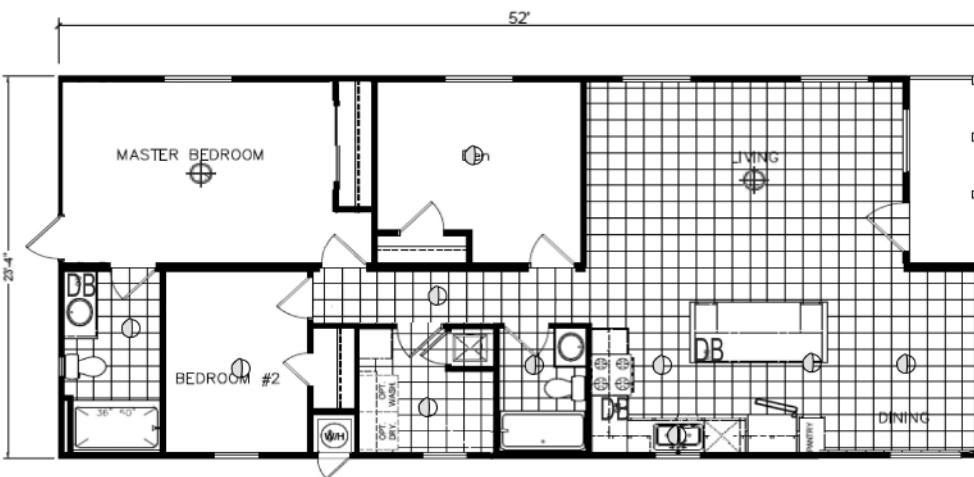

The Clubhouse

See Price Sheet

355 Myrtle Beach St. - Lot 287

1,222 Square Feet • 2 Bedroom, 2 Bath

Standard Specifications

CONSTRUCTION

- R-22 Ceiling Insulation
- R-13 Wall Insulation
- R-11 Floor Insulation
- All Weather-stripping & Insulation meets or exceeds the HUD Required Insulation Standards for Zone 3 (Nevada)

EXTERIOR

- Low "E" Dual Glaze Windows Throughout
- Cemplank (Low Maintenance) Window Trim
- Cemplank (Low Maintenance) Siding
- Cemplank (Low Maintenance) Facia
- 20-Year Roof (Class A) Shingles
- 9-Light Exterior Door
- 6-Panel Architectural Entry Door

KITCHEN

- Granite or Quartz Counter-Tops w/ Single Eased Edge
- 4" Granite or Quartz Backsplash
- Cabinet with Utility Drawers
- Lined Overhead Kitchen Cabinets
- Brushed Nickel Kitchen Faucet
- Stainless Steel Undermount Sink
- Deluxe Cabinets

INTERIOR

- Rounded Drywall Corners
- 6-Panel Interior Doors
- Architectural Door Case Molding
- Brushed Nickel Lighting Fixtures
- Brushed Nickel Door Hardware
- Wire Vented Closet Shelving
- Wood Baseboard Throughout
- Metal Mini-Blinds Throughout
- Quality Carpet & Under-Pad
- Quality Linoleum in Kitchen, Dining, Bath & Utility

APPLIANCES

- Deluxe Electric Range (Whirlpool or Comparable)
- 18 Cubic Foot Frost Free Refrigerator (Whirlpool or Comparable)
- 30" Vented Range Hood with Illumination
- Ice Maker Prepped

PLUMBING/HEATING/ELECTRICAL/UTILITY

- Air Conditioning & Electric Forced Air Furnace
- Convenient Shut-Off Valves Throughout
- 30 Gallon Fast Recovery Water Heater
- 200 AMP Electrical Service
- Carbon Monoxide and Smoke Detectors
- 6" LED Can Lights Throughout

BATHS