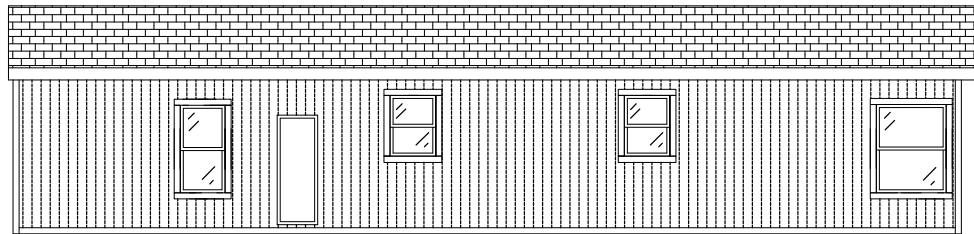

The Clubhouse

See Price Sheet

355 Myrtle Beach St. - Lot 287

1,222 Square Feet • 2 Bedroom, 2 Bath

Standard Specifications

CONSTRUCTION

- R-22 Ceiling Insulation
- R-13 Wall Insulation
- R-11 Floor Insulation
- All Weather-stripping & Insulation meets or exceeds the HUD Required Insulation Standards for Zone 3 (Nevada)

EXTERIOR

- Low "E" Dual Glaze Windows Throughout
- Cemplank (Low Maintenance) Window Trim
- Cemplank (Low Maintenance) Siding
- Cemplank (Low Maintenance) Facia
- 20-Year Roof (Class A) Shingles
- 9-Light Exterior Door
- 6-Panel Architectural Entry Door

KITCHEN

- Granite or Quartz Counter-Tops w/ Single Eased Edge
- 4" Granite or Quartz Backsplash
- Cabinet with Utility Drawers
- Lined Overhead Kitchen Cabinets
- Brushed Nickel Kitchen Faucet
- Stainless Steel Undermount Sink
- Deluxe Cabinets

INTERIOR

- Rounded Drywall Corners
- 6-Panel Interior Doors
- Architectural Door Case Molding
- Brushed Nickel Lighting Fixtures
- Brushed Nickel Door Hardware
- Wire Vented Closet Shelving
- Wood Baseboard Throughout
- Metal Mini-Blinds Throughout
- Quality Carpet & Under-Pad
- Quality Linoleum in Kitchen, Dining, Bath & Utility

APPLIANCES

- Deluxe Electric Range (Whirlpool or Comparable)
- 18 Cubic Foot Frost Free Refrigerator (Whirlpool or Comparable)
- 30" Vented Range Hood with Illumination
- Ice Maker Prepped

PLUMBING/HEATING/ELECTRICAL/UTILITY

- Air Conditioning & Electric Forced Air Furnace
- Convenient Shut-Off Valves Throughout
- 30 Gallon Fast Recovery Water Heater
- 200 AMP Electrical Service
- Carbon Monoxide and Smoke Detectors
- 6" LED Can Lights Throughout

BATHS