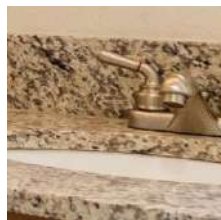

KITCHEN

- Granite or Quartz Counter-Tops w/ Single Eased Edge
- 4" Granite or Quartz Backsplash
- Cabinet with Utility Drawers
- Lined Overhead Kitchen Cabinets
- Brushed Nickel Kitchen Faucet
- Stainless Steel Undermount Sink
- Deluxe Cabinets

BATHS

- Granite or Quartz Counter-Tops w/ Single Eased Edge
- 4" Granite or Quartz Backsplash
- Fiberglass Tub/Shower Stall with Tile Embossing
- Brushed Nickel Faucets & Door Hardware
- Undermount Bath Sink

Cabinetry:

Hardware: Appliances:

Brushed
Nickel

Black

Kitchen Sink & Faucet:

Stainless

Single Br. Nickel

Bath Sinks & Faucets:

Undermount

Single Br. Nickel

Bath Shower & Faucet:

Shower Only

Single Br. Nickel