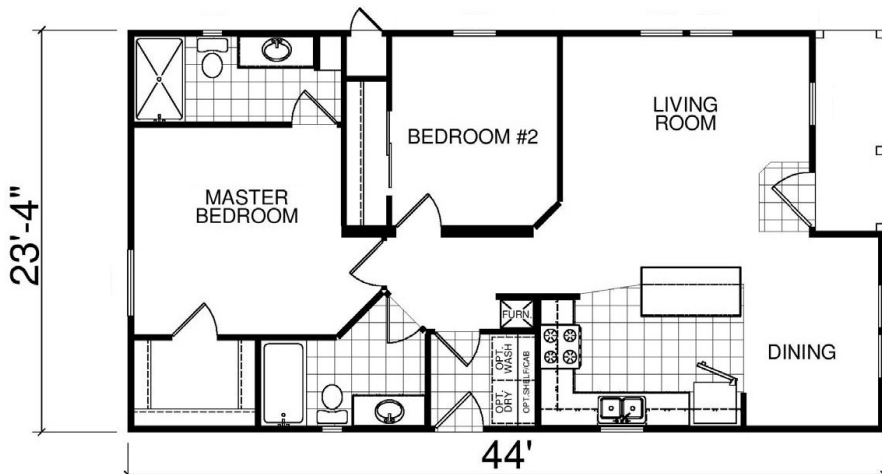

The Birdie

See Price Sheet

367 Saint Andrew St - Lot 310

1,041 Sq. Ft. • 2 Bedroom, 2 Bath

Standard Specifications

CONSTRUCTION

- R-22 Ceiling Insulation
- R-13 Wall Insulation
- R-11 Floor Insulation
- All Weather-stripping & Insulation meets or exceeds the HUD Required Insulation Standards for Zone 3 (Nevada)