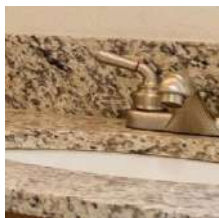

BATHS

- Granite or Quartz Counter-Tops w/ Single Eased Edge
- 4" Granite or Quartz Backsplash
- Fiberglass Tub/Shower Stall with Tile Embossing
- Brushed Nickel Faucets & Door Hardware
- Undermount Bath Sink

Interior Paint:

Carpet:

Linoleum:

Countertops:

Cabinetry:

Hardware: Appliances:

Brushed Nickel

Black

Kitchen Sink & Faucet:

Stainless

Single Br. Nickel

Bath Sinks & Faucets:

Undermount

Single Br. Nickel

Bath Shower & Faucet:

Shower Only