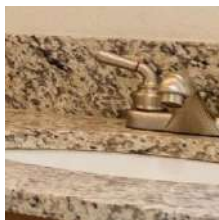

KITCHEN

- Granite or Quartz Counter-Tops w/ Single Eased Edge
- 4" Granite or Quartz Backsplash
- Cabinet with Utility Drawers
- Lined Overhead Kitchen Cabinets
- Brushed Nickel Kitchen Faucet
- Stainless Steel Undermount Sink
- Deluxe Cabinets

BATHS

- Granite or Quartz Counter-Tops w/ Single Eased Edge
- 4" Granite or Quartz Backsplash
- Fiberglass Tub/Shower Stall with Tile Embossing
- Brushed Nickel Faucets & Door Hardware
- Undermount Bath Sink

Linoleum:

Countertops:

Cabinetry:

Hardware: *Appliances:*

Brushed Nickel

Black

Kitchen Sink & Faucet:

Stainless

Single Br. Nickel

Bath Sinks & Faucets:

Undermount

Single Br. Nickel

Bath Shower & Faucet:

Shower Only

Single Br. Nickel