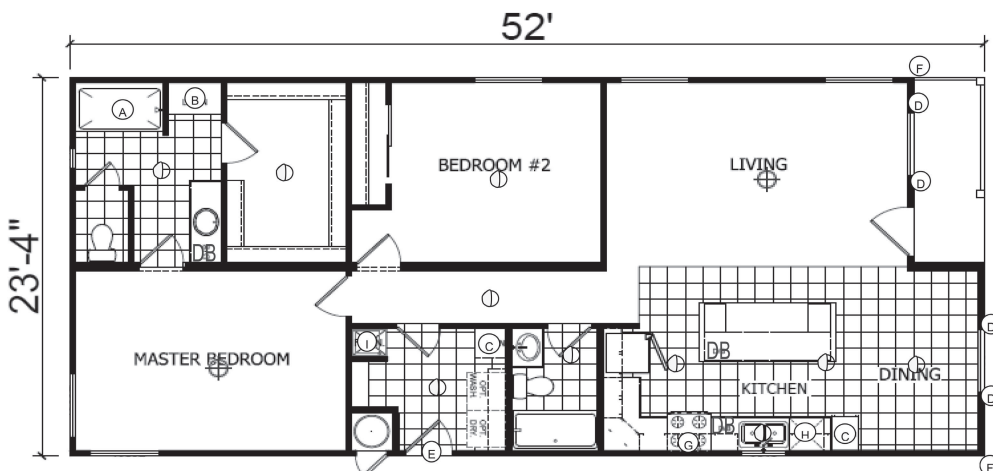

The Clubhouse

See Price Sheet

81 Montecito Drive - Lot 61

1,222 Sq. Ft. • 2 Bedroom, 2 Bath

Standard Specifications

CONSTRUCTION

- R-22 Ceiling Insulation
- R-13 Wall Insulation
- R-11 Floor Insulation
- All Weather-stripping & Insulation meets or exceeds the HUD Required Insulation Standards for Zone 3 (Nevada)

EXTERIOR

- Low "E" Dual Glaze Windows Throughout
- Cemplank (Low Maintenance) Window Trim
- Cemplank (Low Maintenance) Siding
- Cemplank (Low Maintenance) Facia
- 20-Year Roof (Class A) Shingles
- 9-Light Exterior Door
- 6-Panel Architectural Entry Door

KITCHEN

- Granite or Quartz Counter-Tops w/ Single Eased Edge
- 4" Granite or Quartz Backsplash
- Cabinet with Utility Drawers
- Lined Overhead Kitchen Cabinets
- Brushed Nickel Kitchen Faucet
- Stainless Steel Undermount Sink
- Deluxe Cabinets

INTERIOR

- Rounded Drywall Corners
- 6-Panel Interior Doors
- Architectural Door Case Molding
- Brushed Nickel Lighting Fixtures
- Brushed Nickel Door Hardware
- Wire Vented Closet Shelving
- Wood Baseboard Throughout
- Metal Mini-Blinds Throughout
- Quality Carpet & Under-Pad
- Quality Linoleum in Kitchen, Dining, Bath & Utility

APPLIANCES

- Deluxe Electric Range (Whirlpool or Comparable)
- 18 Cubic Foot Frost Free Refrigerator (Whirlpool or Comparable)
- 30" Vented Range Hood with Illumination
- Ice Maker Prepped

PLUMBING/HEATING/ELECTRICAL/UTILITY

- Air Conditioning & Electric Forced Air Furnace
- Convenient Shut-Off Valves Throughout
- 30 Gallon Fast Recovery Water Heater
- 200 AMP Electrical Service
- Carbon Monoxide and Smoke Detectors
- 6" LED Can Lights Throughout

BATHS

- Granite or Quartz Counter-Tops w/ Single Eased Edge
- 4" Granite or Quartz Backsplash
- Fiberglass Tub/Shower Stall with Tile Embossing
- Brushed Nickel Faucets & Door Hardware
- Undermount Bath Sink