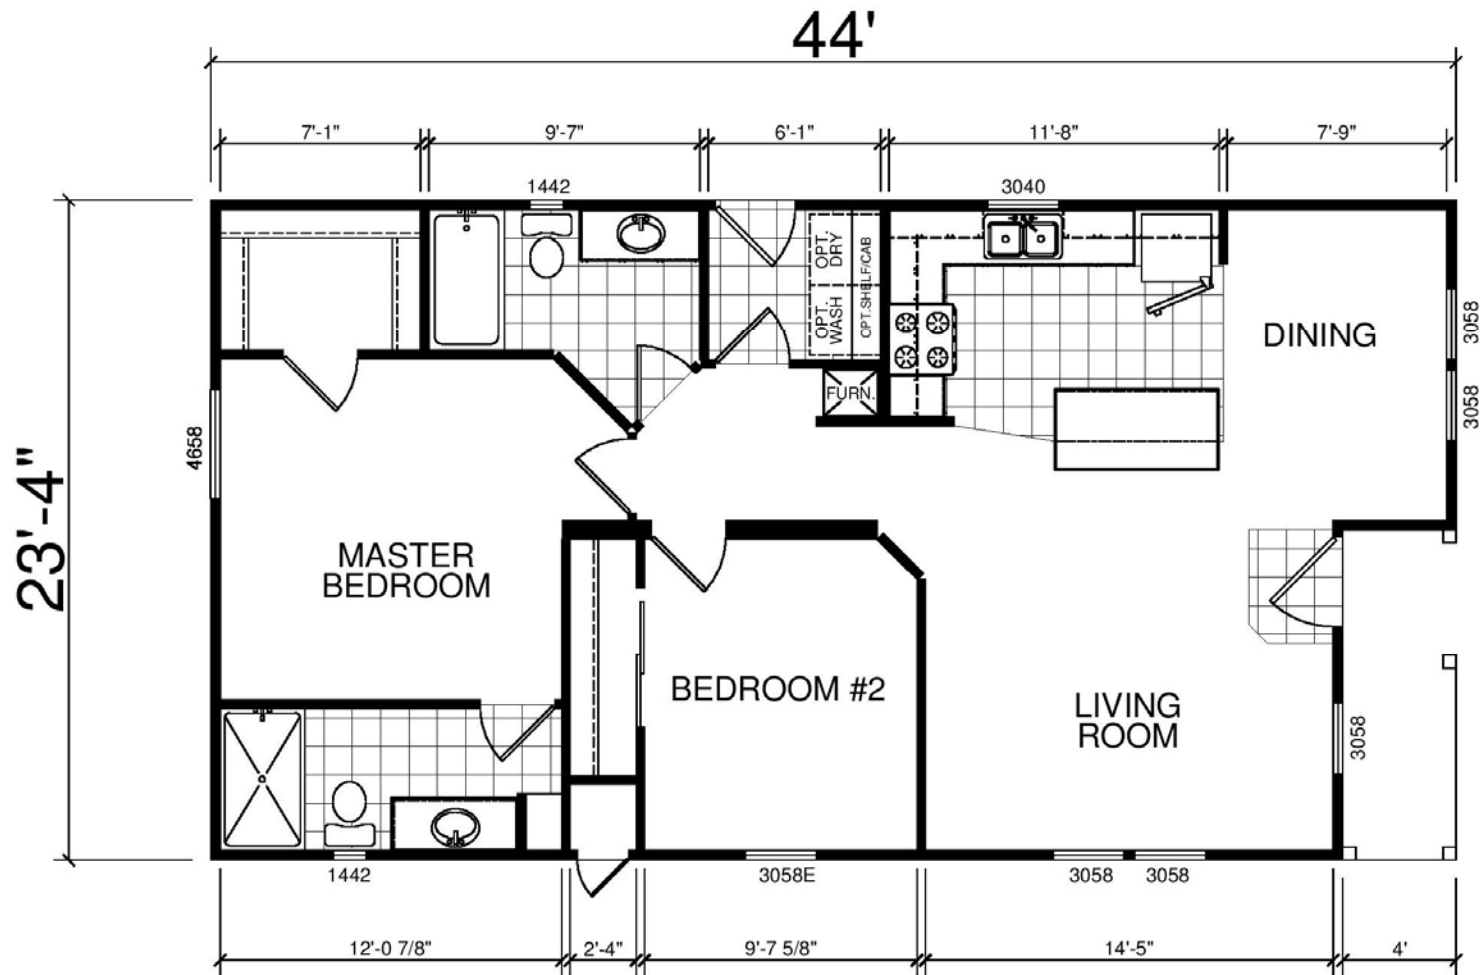

DESERT GREENS
PROPERTIES

1041 SqFT
2 Bedroom/2 Bath

"The Birdie"

DESERT GREENS

“The Birdie”

Your New Home Includes:

- ✓ Cozy 1041 Sq Ft
- ✓ Beautiful Granite Countertops Through Out
- ✓ 2 Bedroom—2 Bath
- ✓ Plenty of Cabinet Space
- ✓ Stove & Refrigerator
- ✓ Raised Vanity in Bathrooms
- ✓ Ceiling Fan Ready in Living Room and Master Bedroom
- ✓ Large 2 Car Carport
- ✓ 8' X 8' Storage/Work Shed
- ✓ Large Open Windows Through Out
- ✓ Welcoming Front Porch
- ✓ Washer & Dryer Ready
- ✓ FHA & VA Financing Available