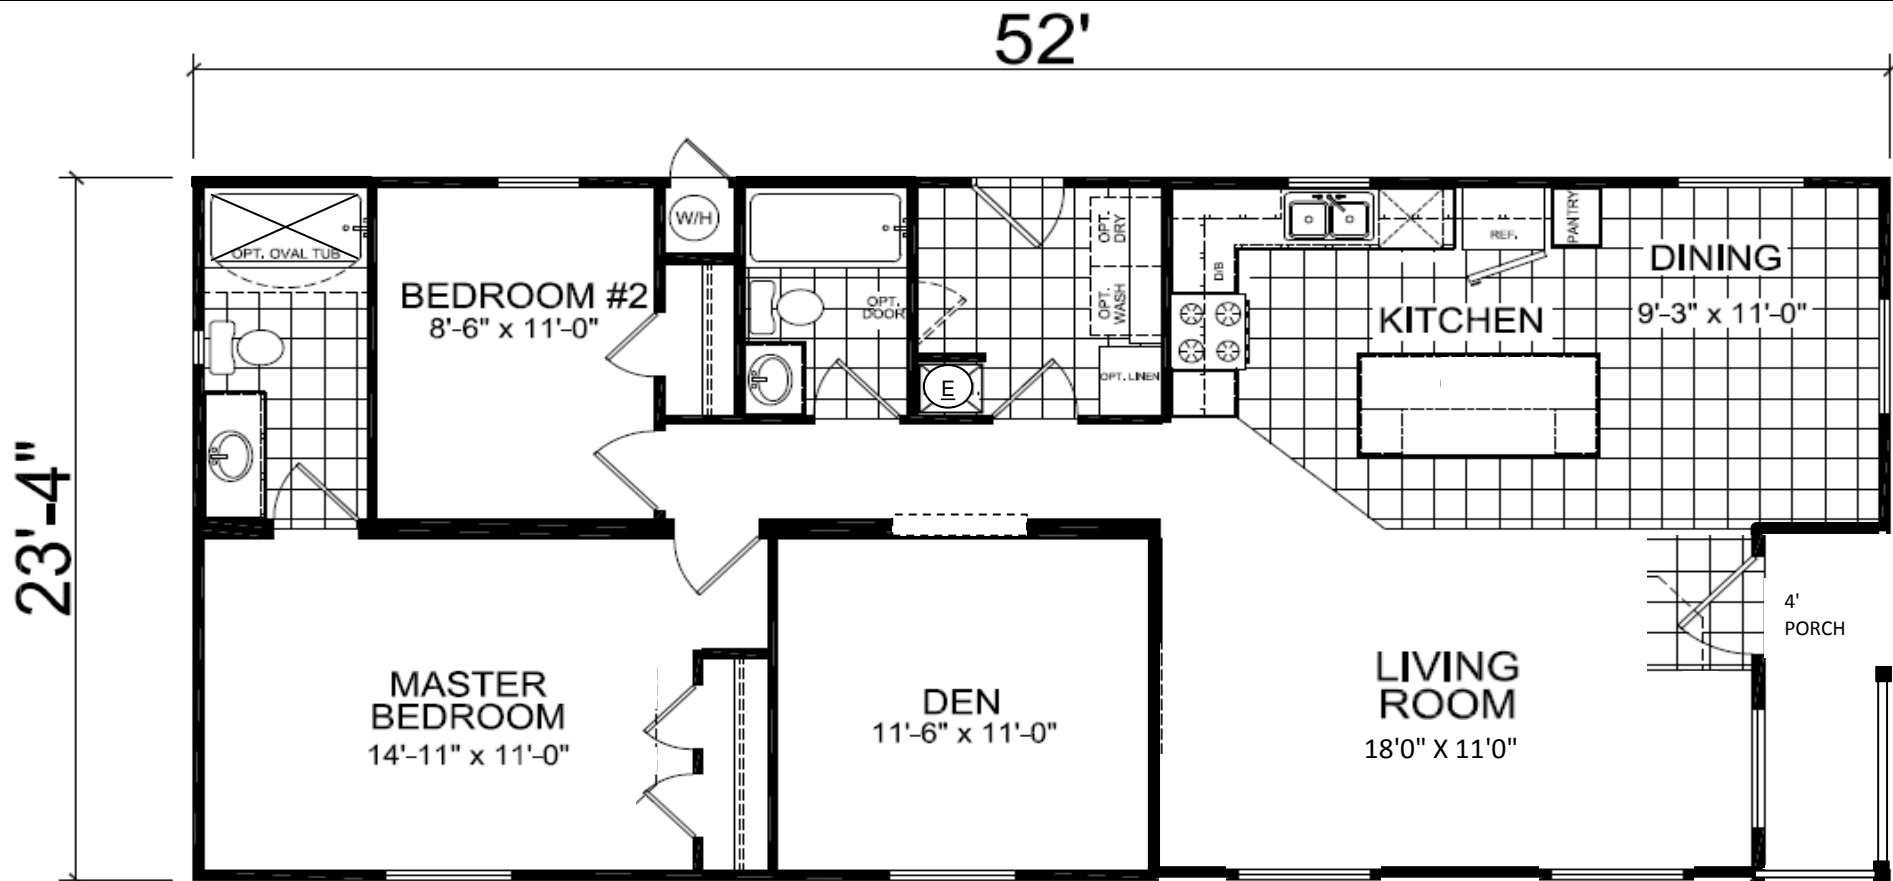

DESERT GREENS
PROPERTIES

"The Eagle"

1222 SqFt
2 Bedroom/Den/2Bath

DESERT GREENS

“The Eagle”

Your New Home Includes:

- ✓ **Spacious 1222 Sq Ft**
- ✓ **Beautiful Granite Countertops Through Out**
- ✓ **2 Bedroom—2 Bath—Large Den**
- ✓ **Plenty of Cabinet Space**
- ✓ **Stove & Refrigerator**
- ✓ **Raised Counters in Both Bathrooms**
- ✓ **Ceiling Fan Ready in Living Room and Master Bedroom**
- ✓ **Large 2 Car Carport**
- ✓ **8' X 8' Storage/Work Shed**
- ✓ **Large Open Windows Through Out**
- ✓ **Welcoming Front Porch**
- ✓ **Washer & Dryer Ready**
- ✓ **FHA & VA Financing Available**

Optional:

- ✓ **Dishwasher & Disposal**
- ✓ **Linen Closet**