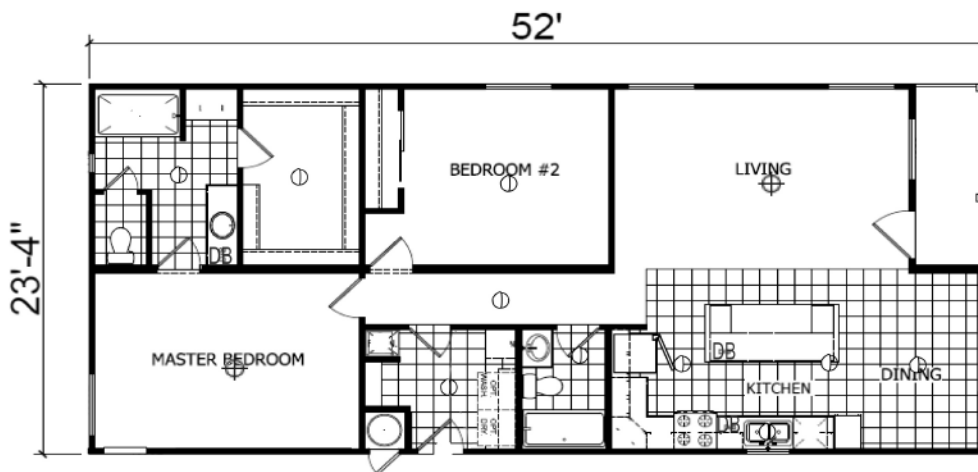

The Clubhouse

See Price Sheet

161 Montecito Drive - Lot 53

1,222 Square Feet • 2 Bedroom, 2 Bath

Standard Specifications

CONSTRUCTION

- R-22 Ceiling Insulation
- R-13 Wall Insulation
- R-11 Floor Insulation
- All Weather-stripping & Insulation meets or exceeds the HUD Required Insulation Standards for Zone 3 (Nevada)

EXTERIOR

- Low "E" Dual Glaze Windows Throughout
- Cemplank (Low Maintenance) Window Trim
- Cemplank (Low Maintenance) Siding
- Cemplank (Low Maintenance) Facia
- 20-Year Roof (Class A) Shingles
- 9-Light Exterior Door
- 6-Panel Architectural Entry Door

KITCHEN

- Granite or Quartz Counter-Tops w/ Single Eased Edge
- 4" Granite or Quartz Backsplash
- Cabinet with Utility Drawers
- Lined Overhead Kitchen Cabinets
- Brushed Nickel Kitchen Faucet
- Stainless Steel Undermount Sink
- Deluxe Cabinets

INTERIOR

- Rounded Drywall Corners
- 6-Panel Interior Doors
- Architectural Door Case Molding
- Brushed Nickel Lighting Fixtures
- Brushed Nickel Door Hardware
- Wire Vented Closet Shelving
- Wood Baseboard Throughout
- Metal Mini-Blinds Throughout
- Quality Carpet & Under-Pad
- Quality Linoleum in Kitchen, Dining, Bath & Utility

APPLIANCES

- Deluxe Electric Range (Whirlpool or Comparable)
- 18 Cubic Foot Frost Free Refrigerator (Whirlpool or Comparable)
- 30" Vented Range Hood with Illumination
- Ice Maker Prepped

PLUMBING/HEATING/ELECTRICAL/UTILITY

- Air Conditioning & Electric Forced Air Furnace
- Convenient Shut-Off Valves Throughout
- 30 Gallon Fast Recovery Water Heater
- 200 AMP Electrical Service
- Carbon Monoxide and Smoke Detectors
- 6" LED Can Lights Throughout

BATHS