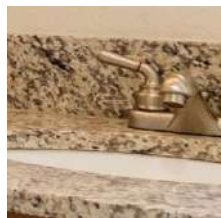

KITCHEN

- Granite or Quartz Counter-Tops w/ Single Eased Edge
- 4" Granite or Quartz Backsplash
- Cabinet with Utility Drawers
- Lined Overhead Kitchen Cabinets
- Brushed Nickel Kitchen Faucet
- Stainless Steel Undermount Sink
- Deluxe Cabinets

BATHS

- Granite or Quartz Counter-Tops w/ Single Eased Edge
- 4" Granite or Quartz Backsplash
- Fiberglass Tub/Shower Stall with Tile Embossing
- Brushed Nickel Faucets & Door Hardware
- Undermount Bath Sink

Linoleum:

Countertops:

Cabinetry:

Hardware: Appliances:

Brushed Nickel

White

Kitchen Sink & Faucet:

Stainless

Single Br. Nickel

Bath Sinks & Faucets:

Undermount

Single Br. Nickel

Bath Shower & Faucet:

Shower Only

Single Br. Nickel