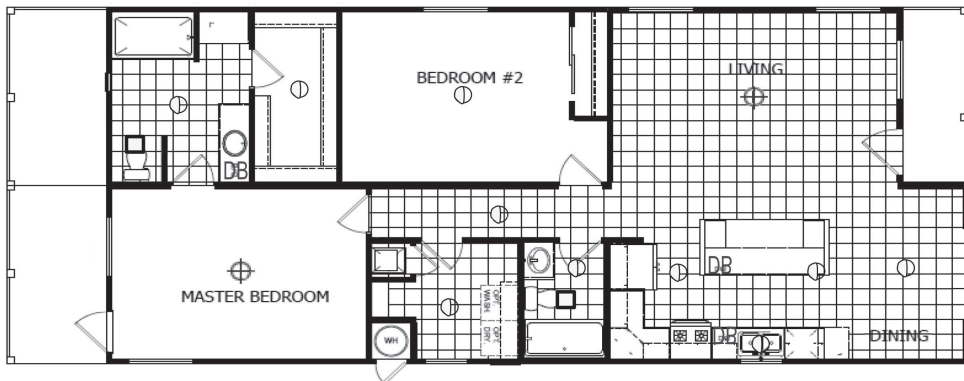

The Clubhouse with Porch

See Price Sheet

180 Montecito Drive - Lot 170

1,222 Square Feet • 2 Bedroom, 2 Bath

23'-4" wide x 58' long

Standard Specifications

CONSTRUCTION

- R-22 Ceiling Insulation
- R-13 Wall Insulation
- R-11 Floor Insulation
- All Weather-stripping & Insulation meets or exceeds the HUD Required Insulation Standards for Zone 3 (Nevada)