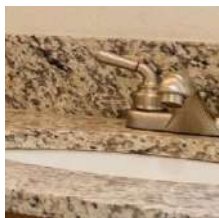

KITCHEN

- Granite or Quartz Counter-Tops w/ Single Eased Edge
- 4" Granite or Quartz Backsplash
- Cabinet with Utility Drawers
- Lined Overhead Kitchen Cabinets
- Brushed Nickel Kitchen Faucet
- Stainless Steel Undermount Sink
- Deluxe Cabinets

BATHS

- Granite or Quartz Counter-Tops w/ Single Eased Edge
- 4" Granite or Quartz Backsplash
- Fiberglass Tub/Shower Stall with Tile Embossing
- Brushed Nickel Faucets & Door Hardware
- Undermount Bath Sink

Countertops:

Cabinetry:

Hardware: Appliances:

Brushed Nickel

White

Kitchen Sink & Faucet:

Stainless

Single Br. Nickel

Bath Sinks & Faucets:

Undermount

Single Br. Nickel

Bath Shower & Faucet:

Shower Only

Single Br. Nickel