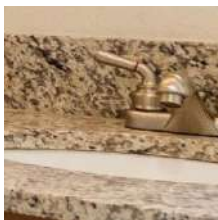

KITCHEN

Granite or Quartz Counter-Tops w/ Single Eased Edge
4" Granite or Quartz Backsplash
Cabinet with Utility Drawers
Lined Overhead Kitchen Cabinets
Brushed Nickel Kitchen Faucet
Stainless Steel Undermount Sink
Deluxe Cabinets

BATHS

Granite or Quartz Counter-Tops w/ Single Eased Edge
4" Granite or Quartz Backsplash
Fiberglass Tub/Shower Stall with Tile Embossing
Brushed Nickel Faucets & Door Hardware
Undermount Bath Sink

23'-4" wide x 52' long

Linoleum:

Countertops:

Cabinetry:

Hardware: *Appliances:*
Stainless Steel

Brushed Nickel

+Dishwasher & Microwave

Kitchen Sink & Faucet:

Stainless

Single Br. Nickel

Bath Sinks & Faucets:

Undermount

Single Br. Nickel

Bath Shower & Faucet:

Shower Only

Single Br. Nickel