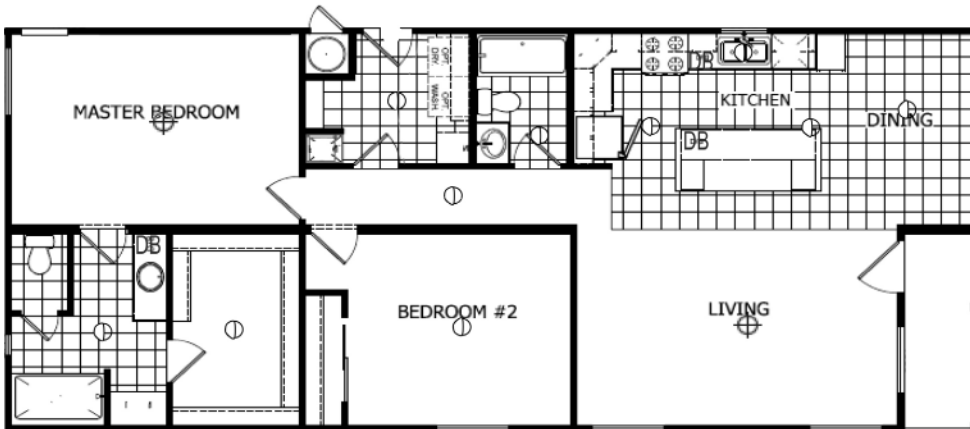

BATHS

Granite or Quartz Counter-Tops w/ Single Eased Edge
4" Granite or Quartz Backsplash
Fiberglass Tub/Shower Stall with Tile Embossing
Brushed Nickel Faucets & Door Hardware
Undermount Bath Sink

23'-4" wide x 52' long