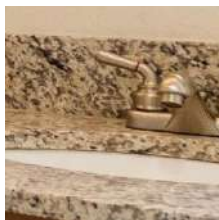

### KITCHEN

- 4" Granite or Quartz Backsplash
- Cabinet with Utility Drawers
- Lined Overhead Kitchen Cabinets
- Brushed Nickel Kitchen Faucet
- Stainless Steel Undermount Sink
- Deluxe Cabinets

### BATHS

- Granite or Quartz Counter-Tops w/ Single Eased Edge
- 4" Granite or Quartz Backsplash
- Fiberglass Tub/Shower Stall with Tile Embossing
- Brushed Nickel Faucets & Door Hardware
- Undermount Bath Sink

*Linoleum:*

*Countertops:*

*Cabinetry:*

*Hardware:* *Appliances:*  
Stainless Steel

Brushed Nickel

+Dishwasher & Microwave

*Kitchen Sink & Faucet:*

Stainless

Single Br. Nickel

*Bath Sinks & Faucets:*

Undermount

Single Br. Nickel

*Bath Shower & Faucet:*

Shower Only

Single Br. Nickel