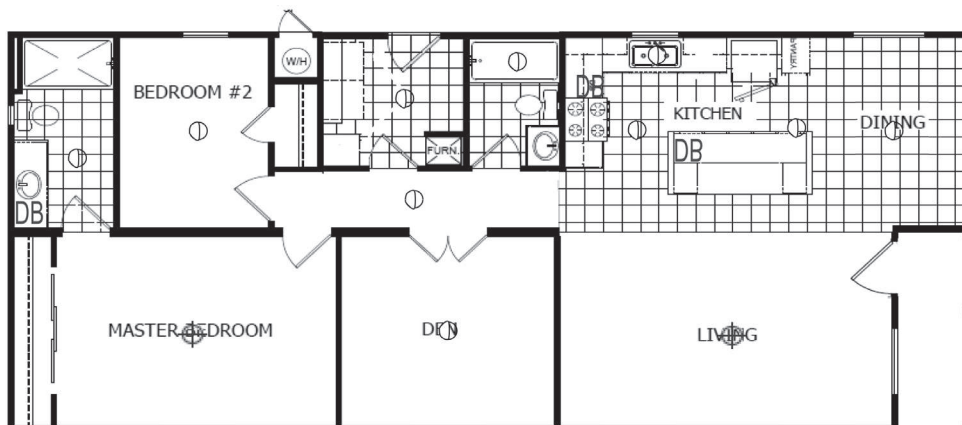

APPLIANCES

Deluxe Electric Range (Whirlpool or Comparable)
18 Cubic Foot Frost Free Refrigerator (Whirlpool or Comparable)
30" Vented Range Hood with Illumination
Ice Maker Prepped

PLUMBING/HEATING/ELECTRICAL/UTILITY

BATHS

Granite or Quartz Counter-Tops w/ Single Eased Edge
4" Granite or Quartz Backsplash
Fiberglass Tub/Shower Stall with Tile Embossing
Brushed Nickel Faucets & Door Hardware
Undermount Bath Sink

23'-4" wide x 52' long