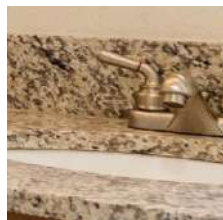

KITCHEN

- Granite or Quartz Counter-Tops w/ Single Eased Edge
- 4" Granite or Quartz Backsplash
- Cabinet with Utility Drawers
- Lined Overhead Kitchen Cabinets
- Brushed Nickel Kitchen Faucet
- Stainless Steel Undermount Sink
- Deluxe Cabinets

BATHS

- Granite or Quartz Counter-Tops w/ Single Eased Edge
- 4" Granite or Quartz Backsplash
- Fiberglass Tub/Shower Stall with Tile Embossing
- Brushed Nickel Faucets & Door Hardware
- Undermount Bath Sink

Linoleum:

Countertops:

Cabinetry:

Hardware: Appliances:

Brushed Nickel

Stainless Steel

Kitchen Sink & Faucet:

Stainless

Single Br. Nickel

Bath Sinks & Faucets:

Undermount

Single Br. Nickel

Bath Shower & Faucet:

Shower Only

Single Br. Nickel