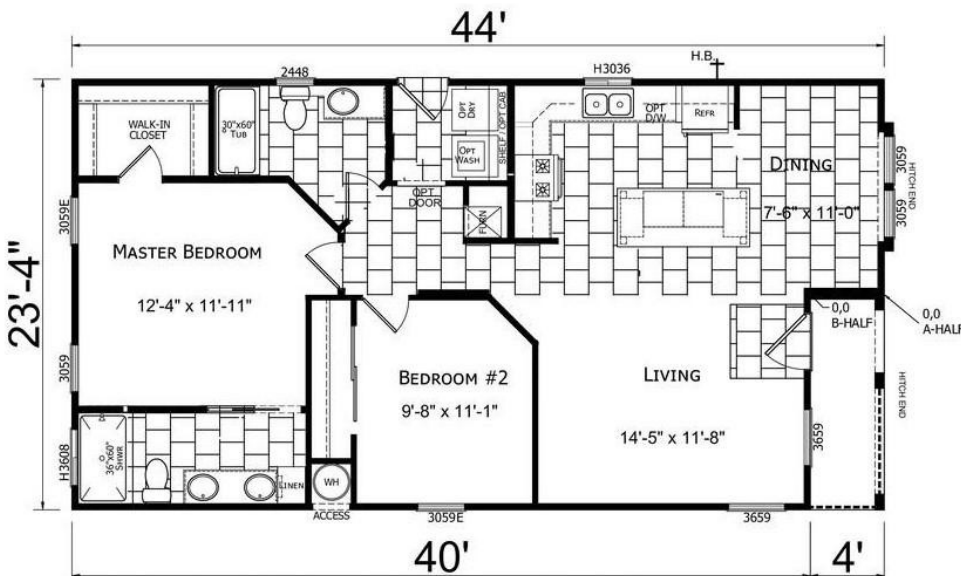

## 359 Myrtle Beach St. - Lot 286

1,027 Square Feet • 2 Bedroom, 2 Bath

INFORMATION ON THIS LITERATURE MAY VARY FROM THE ACTUAL HOME. WE RESERVE THE RIGHT TO MAKE CHANGES AT ANY TIME, WITHOUT NOTICE OR OBLIGATION.

**MODEL AF2444B**  
2 BEDROOM, 2 BATH  
TOTAL AREA: 1027 SQ. FT.