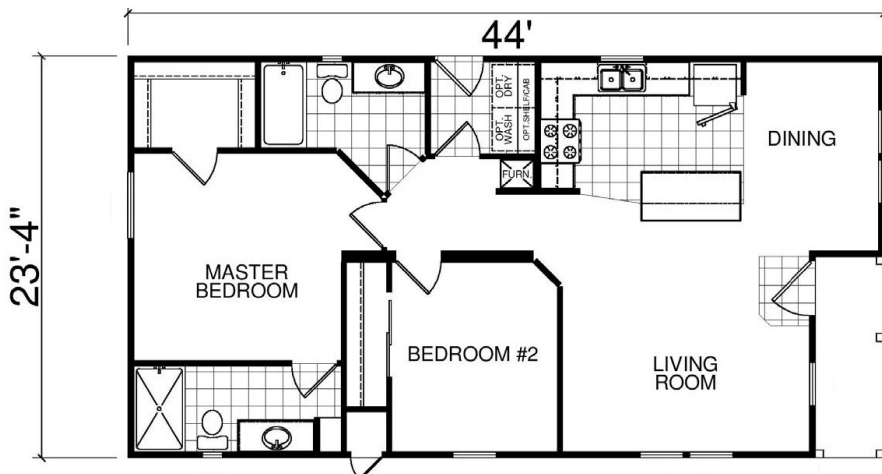

The Birdie

171 Montecito Drive - Lot 52

1,041 Sq. Ft. • 2 Bedroom, 2 Bath

Standard Specifications

CONSTRUCTION

- R-22 Ceiling Insulation
- R-13 Wall Insulation
- R-11 Floor Insulation
- All Weather-stripping & Insulation meets or exceeds the HUD Required Insulation Standards for Zone 3 (Nevada)