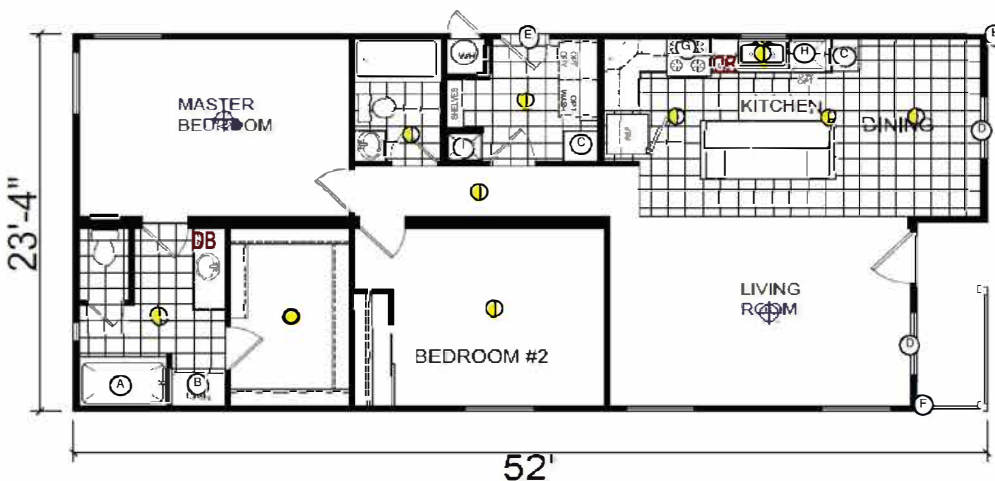

The Clubhouse

See Price Sheet

131 Montecito Dr. - Lot 56

1,222 Sq. Ft. • 2 Bedroom, 2 Bath • Move in Ready: 21 Days

Standard Specifications

CONSTRUCTION

- R-22 Ceiling Insulation
- R-13 Wall Insulation
- R-11 Floor Insulation
- All Weather-stripping & Insulation meets or exceeds the HUD Required Insulation Standards for Zone 3 (Nevada)

EXTERIOR

- Low "E" Dual Glaze Windows Throughout
- Cemplank (Low Maintenance) Window Trim
- Cemplank (Low Maintenance) Siding
- Cemplank (Low Maintenance) Facia
- 20-Year Roof (Class A) Shingles
- 9-Light Exterior Door
- 6-Panel Architectural Entry Door

KITCHEN

- Granite or Quartz Counter-Tops w/ Single Eased Edge
- 4" Granite or Quartz Backsplash
- Cabinet with Utility Drawers
- Lined Overhead Kitchen Cabinets
- Brushed Nickel Kitchen Faucet
- Stainless Steel Undermount Sink
- Deluxe Cabinets

INTERIOR

- Rounded Drywall Corners
- 6-Panel Interior Doors
- Architectural Door Case Molding
- Brushed Nickel Lighting Fixtures
- Brushed Nickel Door Hardware
- Wire Vented Closet Shelving
- Wood Baseboard Throughout
- Metal Mini-Blinds Throughout
- Quality Carpet & Under-Pad
- Quality Linoleum in Kitchen, Dining, Bath & Utility

APPLIANCES

- Deluxe Electric Range (Whirlpool or Comparable)
- 18 Cubic Foot Frost Free Refrigerator (Whirlpool or Comparable)
- 30" Vented Range Hood with Illumination
- Ice Maker Prepped

PLUMBING/HEATING/ELECTRICAL/UTILITY

- Air Conditioning & Electric Forced Air Furnace
- Convenient Shut-Off Valves Throughout
- 30 Gallon Fast Recovery Water Heater
- 200 AMP Electrical Service
- Carbon Monoxide and Smoke Detectors
- 6" LED Can Lights Throughout

BATHS