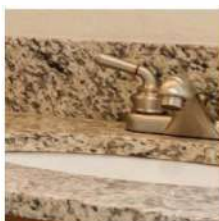

Bath Sinks & Faucets:

Undermount