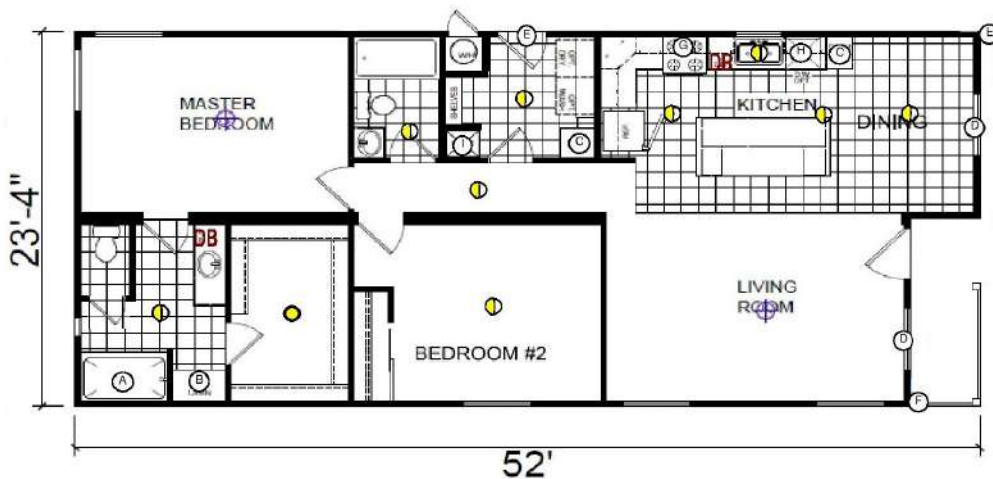

The Clubhouse

See Price Sheet

70 Montecito Drive - Lot 182

1,222 Square Feet • 3 Bedroom, 2 Bath

Standard Specifications

CONSTRUCTION

- R-22 Ceiling Insulation
- R-13 Wall Insulation
- R-11 Floor Insulation
- All Weather-stripping & Insulation meets or exceeds the HUD Required Insulation Standards for Zone 3 (Nevada)

EXTERIOR

- Low "E" Dual Glaze Windows Throughout
- Cemplank (Low Maintenance) Window Trim
- Cemplank (Low Maintenance) Siding
- Cemplank (Low Maintenance) Facia
- 20-Year Roof (Class A) Shingles
- 9-Light Exterior Door
- 6-Panel Architectural Entry Door

KITCHEN

- Granite or Quartz Counter-Tops w/ Single Eased Edge
- 4" Granite or Quartz Backsplash
- Cabinet with Utility Drawers
- Lined Overhead Kitchen Cabinets
- Brushed Nickel Kitchen Faucet
- Stainless Steel Undermount Sink
- Deluxe Cabinets

INTERIOR

- Rounded Drywall Corners
- 6-Panel Interior Doors
- Architectural Door Case Molding
- Brushed Nickel Lighting Fixtures
- Brushed Nickel Door Hardware
- Wire Vented Closet Shelving
- Wood Baseboard Throughout
- Metal Mini-Blinds Throughout
- Quality Carpet & Under-Pad
- Quality Linoleum in Kitchen, Dining, Bath & Utility

APPLIANCES

- Deluxe Electric Range (Whirlpool or Comparable)
- 18 Cubic Foot Frost Free Refrigerator (Whirlpool or Comparable)
- 30" Vented Range Hood with Illumination
- Ice Maker Prepped

PLUMBING/HEATING/ELECTRICAL/UTILITY

- Air Conditioning & Electric Forced Air Furnace
- Convenient Shut-Off Valves Throughout
- 30 Gallon Fast Recovery Water Heater
- 200 AMP Electrical Service
- Carbon Monoxide and Smoke Detectors
- 6" LED Can Lights Throughout

BATHS