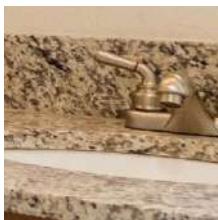

KITCHEN

- Granite or Quartz Counter-Tops w/ Single Eased Edge
- 4" Granite or Quartz Backsplash
- Cabinet with Utility Drawers
- Lined Overhead Kitchen Cabinets
- Brushed Nickel Kitchen Faucet
- Stainless Steel Undermount Sink
- Deluxe Cabinets

BATHS

- Granite or Quartz Counter-Tops w/ Single Eased Edge
- 4" Granite or Quartz Backsplash
- Fiberglass Tub/Shower Stall with Tile Embossing
- Brushed Nickel Faucets & Door Hardware
- Undermount Bath Sink

Linoleum:

Countertops:

Cabinetry:

Hardware: Appliances:

Brushed Nickel

White

Kitchen Sink & Faucet:

Stainless

Single Br. Nickel

Bath Sinks & Faucets:

Undermount

Single Br. Nickel

Bath Shower & Faucet:

Shower Only

Single Br. Nickel