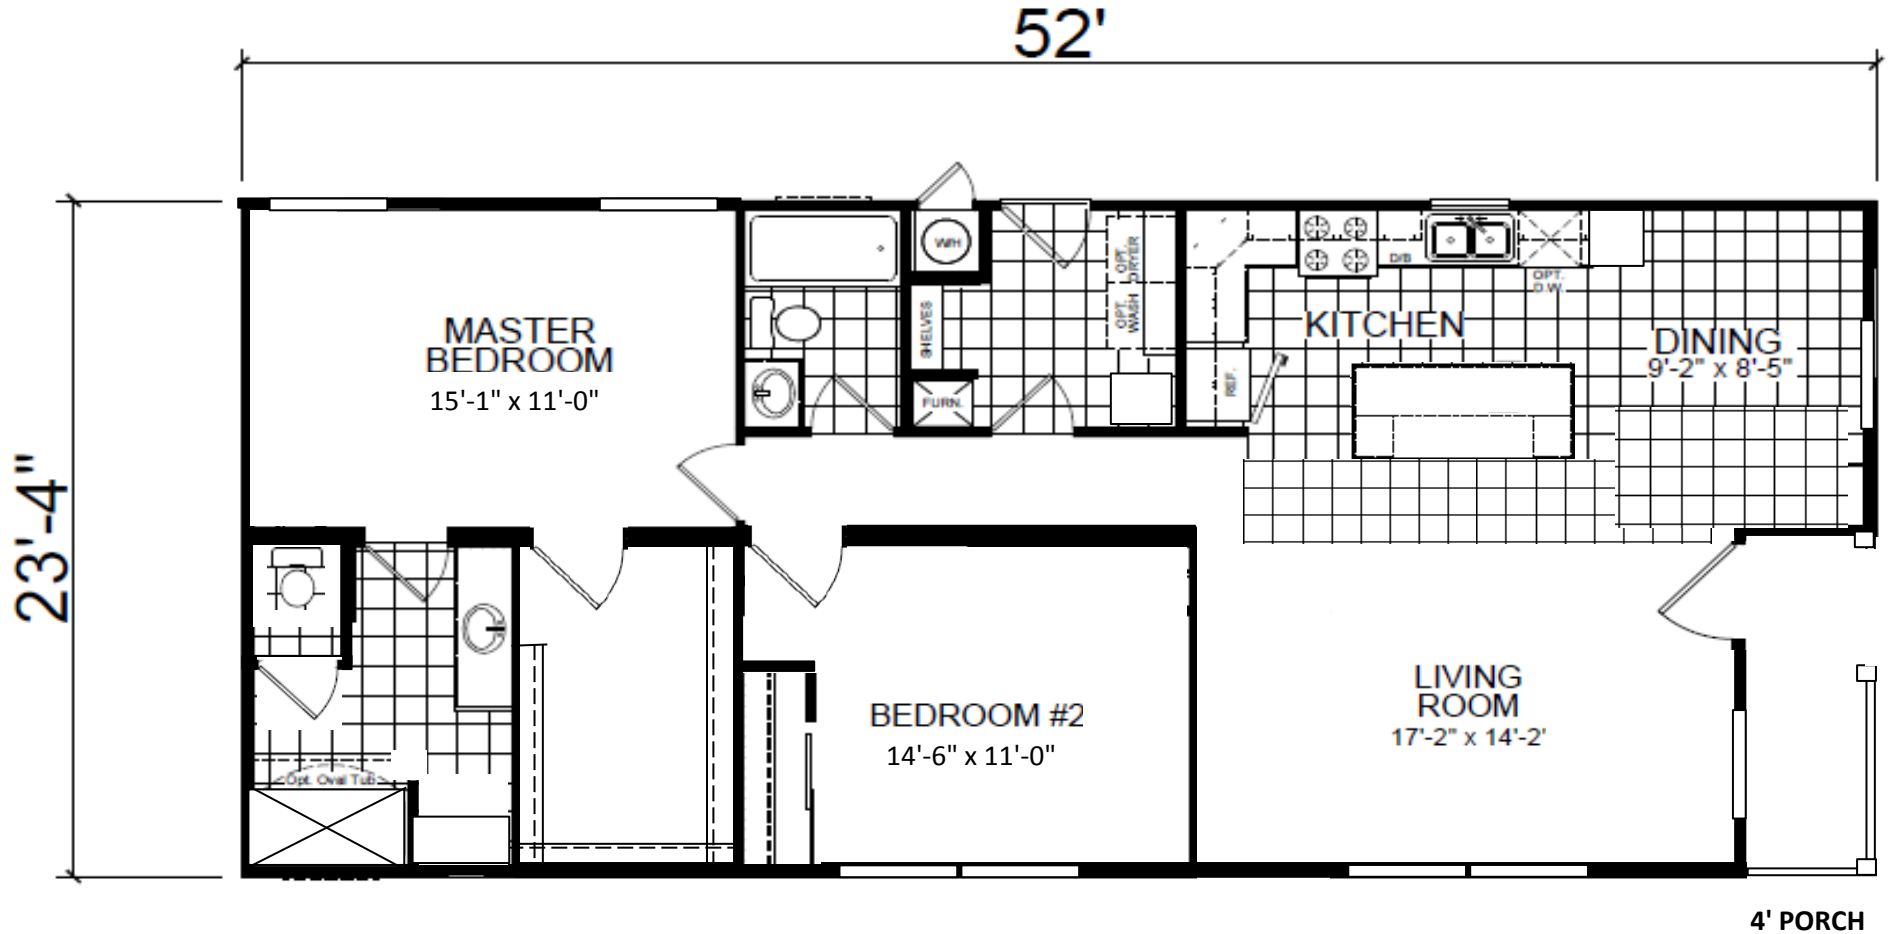

DESERT GREENS

PROPERTIES

1222 Sqft
2 Bed/2 Bath

"The Clubhouse"

DESERT GREENS

“The Clubhouse”

Your New Home Includes:

- ✓ **Spacious 1222 Sq Ft**
- ✓ **Beautiful Granite Countertops Through Out**
- ✓ **Huge 2 Bedroom—2 Bath**
- ✓ **Plenty of Cabinet Space**
- ✓ **Stove & Refrigerator**
- ✓ **Raised Vanity in Both Bathrooms**
- ✓ **Ceiling Fan Ready in Living Room and Master Bedroom**
- ✓ **Large 2 Car Carport**
- ✓ **8' X 8' Storage/Work Shed**
- ✓ **Large Open Windows Through Out**
- ✓ **Welcoming Front Porch**
- ✓ **Washer & Dryer Ready**
- ✓ **FHA & VA Financing Available**
- ✓ **Linen Closet**